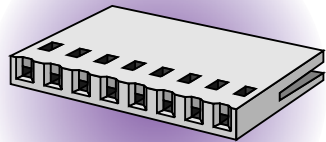

CRIMPFLEX® housings

HOUSING SERIES OF xx

- Removable connection with all types of 0.635 mm (.025") square or round pin headers.
- Housings are side to side and end to end stackable.
- Standard single housing for use with all female contacts or long male pins.

→ Mates with headers (tin or gold plated)
ref. 12-17-111-xx-1
ref. 12-17-141-xx-1
(refer to page 34)

POLARIZATION	LOCKING SYSTEM	NUMBER OF ROWS	NUMBER OF WAYS XX
NO	NO	1	02 → 25 (on request : 26 → 51)

Dimensions in mm

HOUSING SERIES 4F xx

- This housing allows connection of a double row flexible jumper onto a 2 rows, 0.635 mm (.025") square or round pin header.
- Housings are end to end stackable.

→ Mates with headers (tin or gold plated)
ref. 16-17-111-xx-1
ref. 16-17-141-xx-1
(refer to page 34)