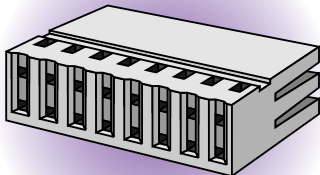

CRIMPFLEX® housings

HOUSING SERIES OF xx

- Removable connection with all types of 0.635 mm (.025") square or round pin headers.
- Housings are side to side and end to end stackable.
- Standard single housing for use with all female contacts or long male pins.

→ Mates with headers (tin or gold plated)
ref. 12-17-111-xx-1
ref. 12-17-141-xx-1
(refer to page 34)

POLARIZATION	LOCKING SYSTEM	NUMBER OF ROWS	NUMBER OF WAYS XX
NO	NO	1	02 → 25 (on request : 26 → 51)

Dimensions in mm

HOUSING SERIES 4F xx

- This housing allows connection of a double row flexible jumper onto a 2 rows, 0.635 mm (.025") square or round pin header.
- Housings are end to end stackable.

→ Mates with headers (tin or gold plated)
ref. 16-17-111-xx-1
ref. 16-17-141-xx-1
(refer to page 34)

POLARIZATION	LOCKING SYSTEM	NUMBER OF ROWS	NUMBER OF WAYS XX
NO	NO	2	04 → 50

Dimensions in mm