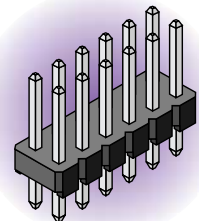

CRIMPFLEX® housings

HOUSING SERIES OF xx

- Removable connection with all types of 0.635 mm (.025") square or round pin headers.
- Housings are side to side and end to end stackable.
- Standard single housing for use with all female contacts or long male pins.

→ Mates with headers (tin or gold plated)
ref. 12-17-111-xx-1
ref. 12-17-141-xx-1
(refer to page 34)

POLARIZATION	LOCKING SYSTEM	NUMBER OF ROWS	NUMBER OF WAYS XX
NO	NO	1	02 → 25 (on request : 26 → 51)

Dimensions in mm

HOUSING SERIES 4F xx

- This housing allows connection of a double row flexible jumper onto a 2 rows, 0.635 mm (.025") square or round pin header.
- Housings are end to end stackable.

→ Mates with headers (tin or gold plated)
ref. 16-17-111-xx-1
ref. 16-17-141-xx-1
(refer to page 34)

POLARIZATION	LOCKING SYSTEM	NUMBER OF ROWS	NUMBER OF WAYS XX
NO	NO	2	04 → 50

Dimensions in mm