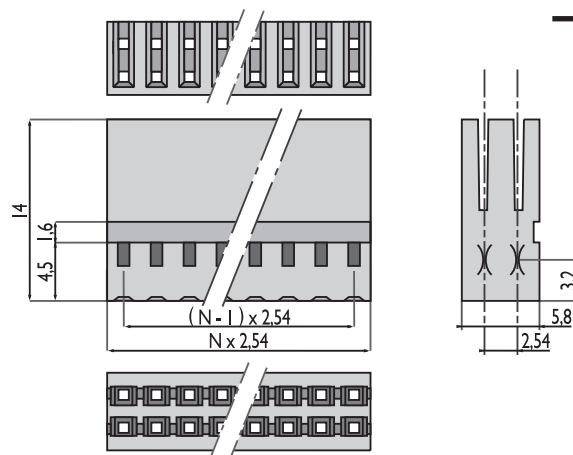

CRIMPFLEX® housings

HOUSING SERIES OF xx

- Removable connection with all types of 0.635 mm (.025") square or round pin headers.
- Housings are side to side and end to end stackable.
- Standard single housing for use with all female contacts or long male pins.

→ Mates with headers (tin or gold plated)
ref. 12-17-111-xx-1
ref. 12-17-141-xx-1
(refer to page 34)

POLARIZATION	LOCKING SYSTEM	NUMBER OF ROWS	NUMBER OF WAYS XX
NO	NO	1	02 → 25 (on request : 26 → 51)

Dimensions in mm

HOUSING SERIES 4F xx

- This housing allows connection of a double row flexible jumper onto a 2 rows, 0.635 mm (.025") square or round pin header.
- Housings are end to end stackable.

→ Mates with headers (tin or gold plated)
ref. 16-17-111-xx-1
ref. 16-17-141-xx-1
(refer to page 34)

POLARIZATION	LOCKING SYSTEM	NUMBER OF ROWS	NUMBER OF WAYS XX
NO	NO	2	04 → 50

Dimensions in mm