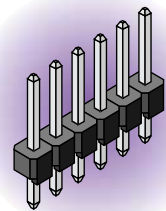

CRIMPFLEX® housings

HOUSING SERIES OF xx

- Removable connection with all types of 0.635 mm (.025") square or round pin headers.
- Housings are side to side and end to end stackable.
- Standard single housing for use with all female contacts or long male pins.

→ Mates with headers (tin or gold plated)
ref. 12-17-111-xx-1
ref. 12-17-141-xx-1
(refer to page 34)

POLARIZATION	LOCKING SYSTEM	NUMBER OF ROWS	NUMBER OF WAYS XX
NO	NO	1	02 → 25 (on request : 26 → 51)

Dimensions in mm

HOUSING SERIES 4F xx

- This housing allows connection of a double row flexible jumper onto a 2 rows, 0.635 mm (.025") square or round pin header.
- Housings are end to end stackable.

→ Mates with headers (tin or gold plated)
ref. 16-17-111-xx-1
ref. 16-17-141-xx-1
(refer to page 34)

POLARIZATION	LOCKING SYSTEM	NUMBER OF ROWS	NUMBER OF WAYS XX
NO	NO	2	04 → 50

Dimensions in mm