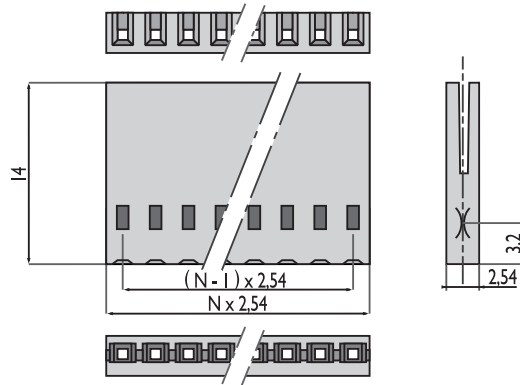

CRIMPFLEX® housings

HOUSING SERIES OF xx

- Removable connection with all types of 0.635 mm (.025") square or round pin headers.
- Housings are side to side and end to end stackable.
- Standard single housing for use with all female contacts or long male pins.

→ Mates with headers (tin or gold plated)
ref. 12-17-111-xx-1
ref. 12-17-141-xx-1
(refer to page 34)

POLARIZATION	LOCKING SYSTEM	NUMBER OF ROWS	NUMBER OF WAYS XX
NO	NO	1	02 → 25 (on request : 26 → 51)

Dimensions in mm

HOUSING SERIES 4F xx

- This housing allows connection of a double row flexible jumper onto a 2 rows, 0.635 mm (.025") square or round pin header.
- Housings are end to end stackable.

→ Mates with headers (tin or gold plated)
ref. 16-17-111-xx-1
ref. 16-17-141-xx-1
(refer to page 34)

POLARIZATION	LOCKING SYSTEM	NUMBER OF ROWS	NUMBER OF WAYS XX
NO	NO	2	04 → 50

Dimensions in mm